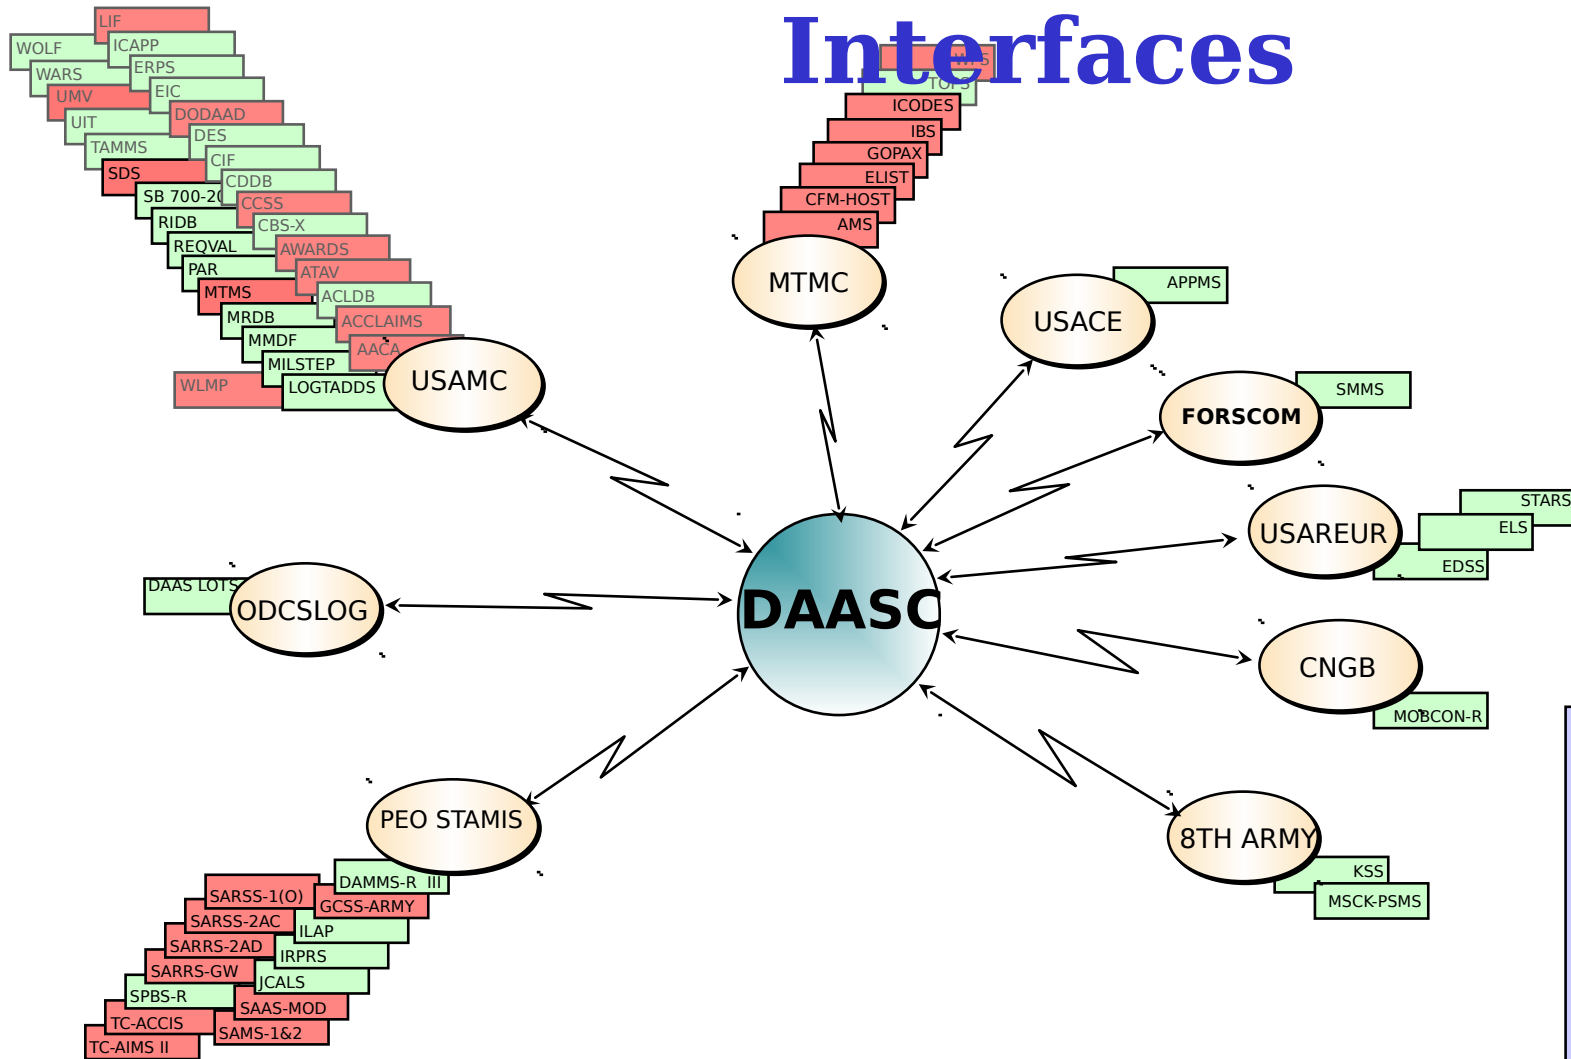

(121)

External Army IDE Interfaces

LEGEND

- Mission Critical
- Non Mission Critical

Supporting Soldiers...Sustaining